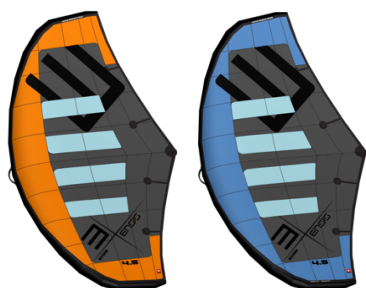

Freeride | Freestyle | Wave

ENSIS SCORE rigid handles

smooth take off, easy handling, direct power

The ENSIS SCORE with rigid handles impresses with its easy handling and direct power. The perfect combination of stability, power and forward drive will get you flying before you know it. The wing is perfectly balanced and feels light in your hands. The stiff frame and high canopy tension provide great power even in very light winds and excellent stability in stormy conditions. The rigid handles, using the ENSIS Click Fix mounting system, are perfectly positioned on the strut and offer a comfortable and ergonomic grip for direct steering. You will be amazed at how easy and effortless the SCORE with rigid handles performs when flying and practicing your moves. Be ready for long sessions! For discoverers to the pro.

SCORE 2.8, 3.5, 4.0, 4.5, 5.2, 6.2, 6.9

Available from mid-March

Freeride, Freestyle & Wave

Freeride

"The SCORE with rigid handles feels very good and light in the hands. It's just amazing how much power this wing develops and yet the handling is easy. The control is excellent, especially in manoeuvres. Smooth and comfortable to fly, the SCORE is perfect for a chill day on the water."

Michi Näf

Wave

"This SCORE has an enormous wind-range and handles extremely well in strong conditions. Allowing power in the gustiest sessions the ocean has to offer. The wing is extremely well-balanced while flagging out and riding swells. I feel the SCORE with rigid handles is the perfect do-it-all wing."

Direct power

The rigid handles allow a very direct power transmission. The rather thick strut and segmented leading edge provide a highly stiff frame and pronounced canopy tension. These features translate into an impressive and direct power.